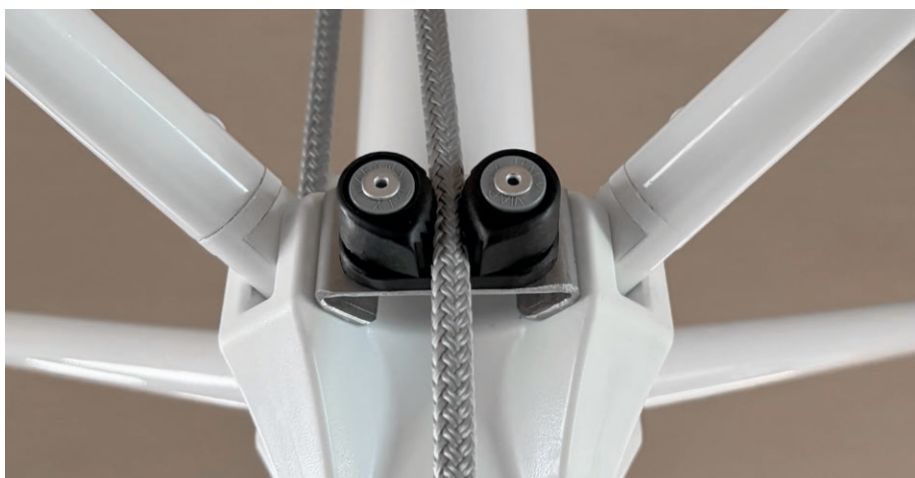

La funzionalità
incontra il design.

Functionality
meets design.

Stick nasce dall'incontro tra estetica e praticità, grazie alla cura dei dettagli e alla qualità dei materiali. Gli eco-LED Made in Italy, integrati nella struttura, assicurano efficienza, durata e un'illuminazione raffinata. Il sistema di apertura e chiusura con tecnologia Easy Block consente regolazioni semplici e versatili, offrendo protezione sia dal sole che dalla pioggia. Le tele modulari, composte da spicchi intercambiabili, rendono la manutenzione più rapida e immediata.

Stick is born from the encounter between aesthetics and practicality, thanks to meticulous attention to detail and the quality of materials. The Made-in-Italy eco-LEDs, integrated into the structure, ensure efficiency, durability, and refined illumination. The Easy Block opening and closing system allows for simple and versatile adjustments, offering protection from both sun and rain. The modular canopies, composed of interchangeable sections, make maintenance quicker and more convenient.