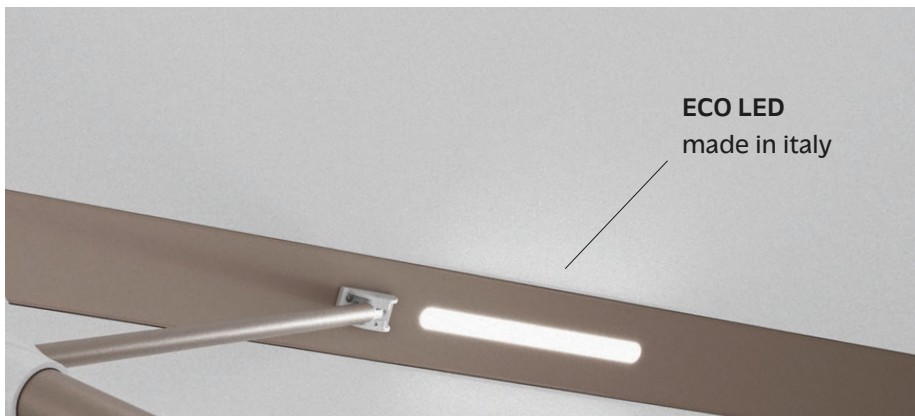

La funzionalità
incontra il design.

Functionality
meets design.

Stick nasce dall'incontro tra estetica e praticità, grazie alla cura dei dettagli e alla qualità dei materiali. Gli eco-LED Made in Italy, integrati nella struttura, assicurano efficienza, durata e un'illuminazione raffinata. Il sistema di apertura e chiusura con tecnologia Easy Block consente regolazioni semplici e versatili, offrendo protezione sia dal sole che dalla pioggia. Le tele modulari, composte da spicchi intercambiabili, rendono la manutenzione più rapida e immediata.

Stick is born from the encounter between aesthetics and practicality, thanks to meticulous attention to detail and the quality of materials. The Made-in-Italy eco-LEDs, integrated into the structure, ensure efficiency, durability, and refined illumination. The Easy Block opening and closing system allows for simple and versatile adjustments, offering protection from both sun and rain. The modular canopies, composed of interchangeable sections, make maintenance quicker and more convenient.